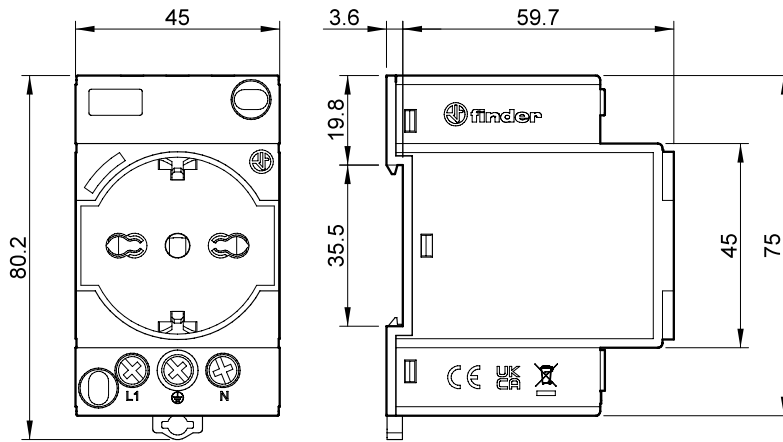

7U Series
Power outlets for
electrical enclosures

Modular power outlets for electrical enclosures Type 7U.00

For a secure and approved power outlet for use within electrical enclosures.

- Nominal voltage: 230 V AC
- Nominal current: up to 16 A
- Compatible with Schuko and Italian Bipasso
- Available in grey and yellow color
- Voltage indication LED version available
- 45 mm wide
- Panel or rail 35 mm (EN 60715) mounting

Modular power outlets for electrical enclosures Type 7U.00

Ordering information

Example: 7U Series, modular power outlets for electrical enclosures.