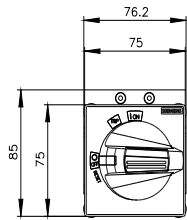

---

last modified:

12/20/2020