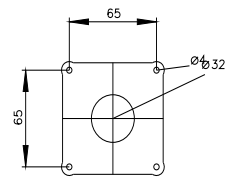

---

last modified:

12/20/2020