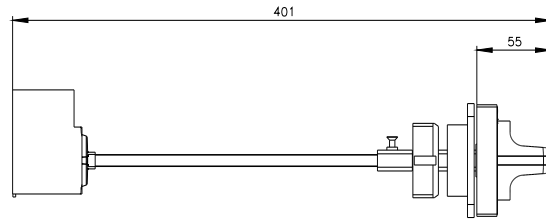

---

last modified:

12/20/2020